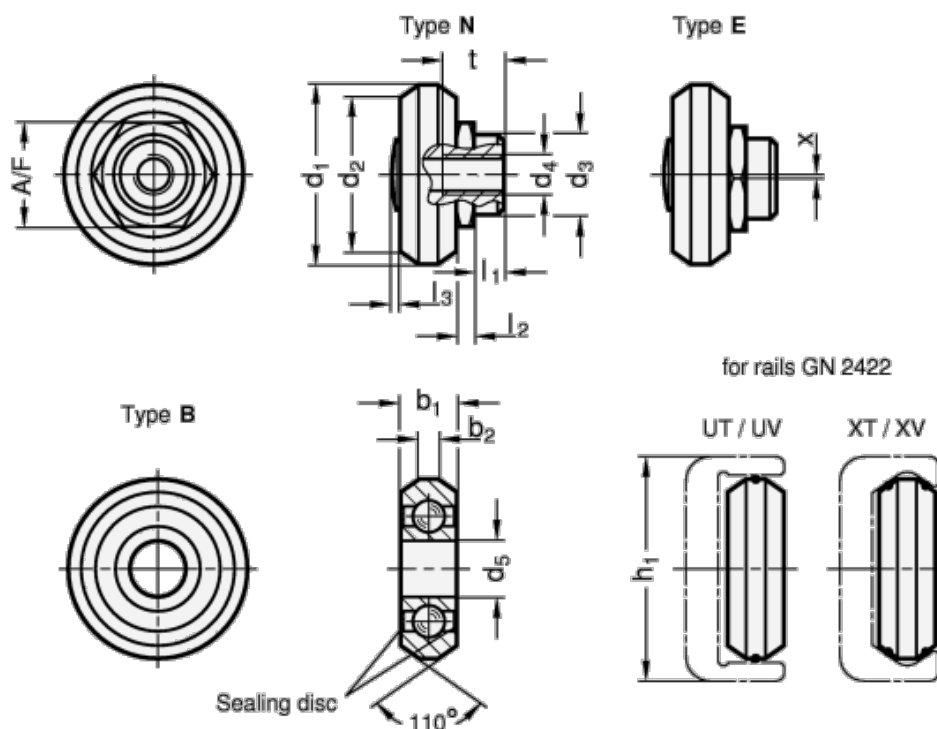

Article number: 20242635B2RS

Description: E+G kompakt leje GN 2426-35-B-2RS

Measures

A/F =	h1	= 35
b1 = 7.5	L1	=
b2 = 3.3	L2	=
d1 = 28	L3 max.	=
d2 = -	t	=
d3 =	Weight in (g)	= 23
d4 =	x	=
d5 = 8		